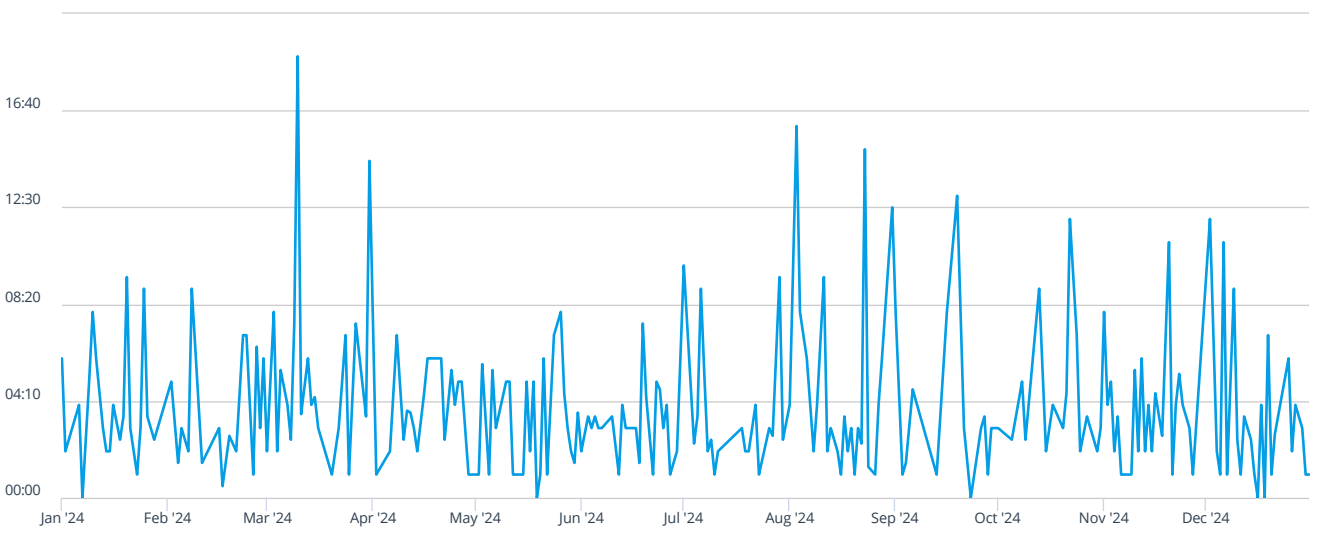

Previous Year ▾ Jan 1, 2024 - Dec 31, 2024 ▾

03:54

MM:SS
Average First Apparatus Travel Time

08:00

MM:SS
90th Percentile First Apparatus Travel Time

366

DAYS
In Selected Time Slice

372

INCIDENTS
In Selected Time Slice

- Counts**
- % Rows
- % Columns
- % All

	Jan '24	Feb '24	Mar '24	Apr '24	May '24	Jun '24	Jul '24	Aug '24	Sep '24	Oct '24	Nov '24	Dec '24	Jan '25	Total
00:00 - 03:59	20	13	15	14	18	24	22	26	11	15	17	23		218
04:00 - 07:59	7	7	14	12	13	12	7	10	4	6	12	8		112
08:00 - 11:59	5	1	4	2	2	2	3	1	3	2	3	2		30
12:00 - 15:59			1				1	1		1		1		5
16:00 - 29:59			1				1	3	1		1			7
30:00 - 1:29:59														
Total	32	21	35	28	33	38	34	41	19	24	33	34		372
Exceptions														42