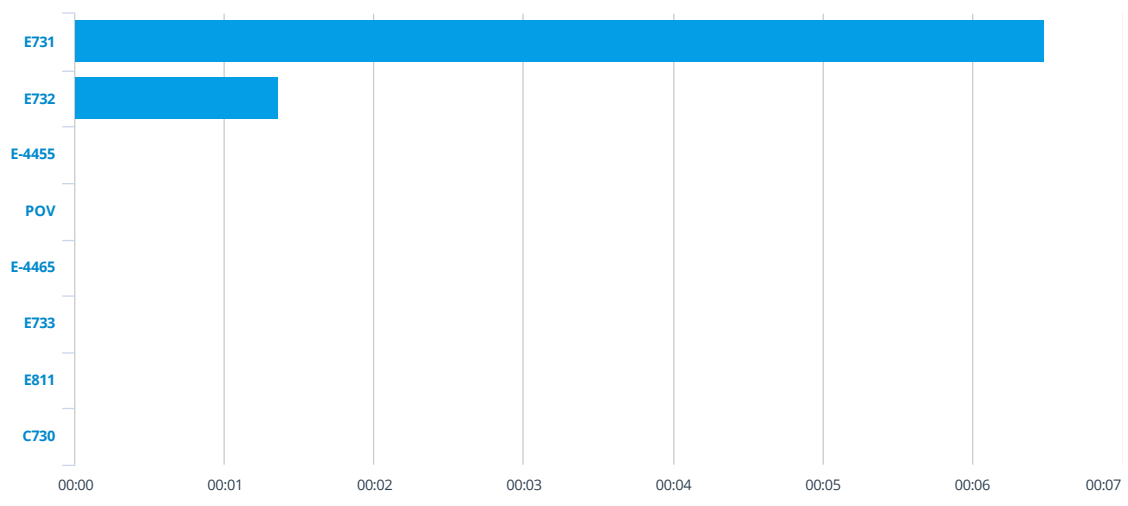

Previous Year ▾ Jan 1, 2024 - Dec 31, 2024 ▾

00:04
MM:SS
Average Turnout Time

95%
Of Responses
Turnout Time < 01:00

385
Incidents
In Selected Time Slice

366
DAYS
In Selected Time Slice

Counts | % Rows | % Columns | % All

	00:00 - 00:29	00:30 - 00:59	01:00 - 01:29	01:30 - 01:59	02:00 - 02:59	03:00 - 04:59	05:00 - 09:59	Total
B-4415								
C730	1							1
E-4455	1							1
E-4465	1							1
E-4475								
E511								
E731	165	6	15		1			187
E732	172		4					176
E733	24							24
E811	4							4
POV	1							1
Total	369	6	19		1			395
Exceptions								47